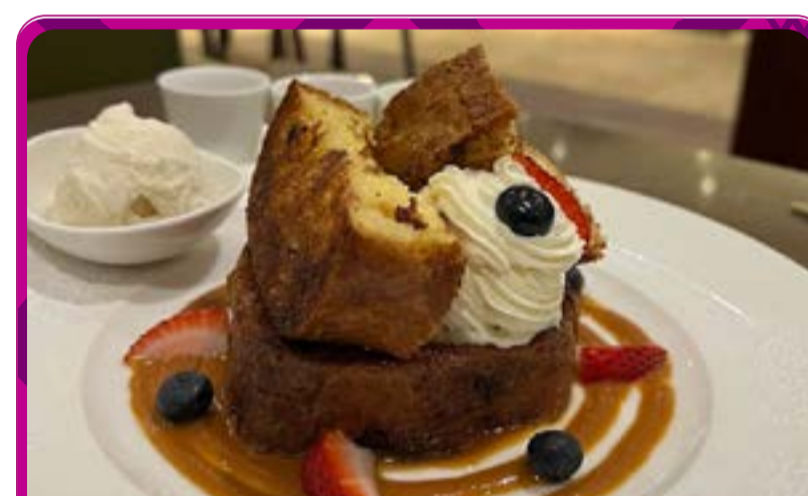

920033798 📞 2:00 ص - 6:00 م 🕒

Bateel

Middle eastern café combining food and coffee in an elegant atmosphere

8001110222 📞 1:00 ص - 7:00 م 🕒

Ladurée

An elegant French bakery and café, known for its delicious Macarons