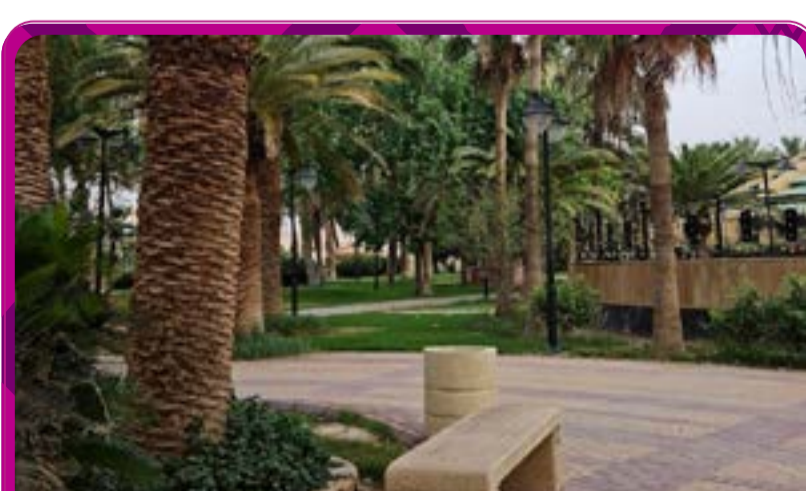

## King Salman Park

Incorporates numerous attractive facilities, providing a fun, unique, and exceptional experience

 8:00 am - 12:00am

## Al Khozama Park

The most enchanting and picturesque views, an ideal environment for hiking with loved ones, marked by unique designs

 24 Hour

## Al-Ulya Park

Perfect for those in search of tranquility and leisure, featuring several natural landmarks

 24 Hour

## Telal Park

A retreat for families and individuals in a quiet atmosphere with a chance for enjoying various activities

🕒 24 Hour