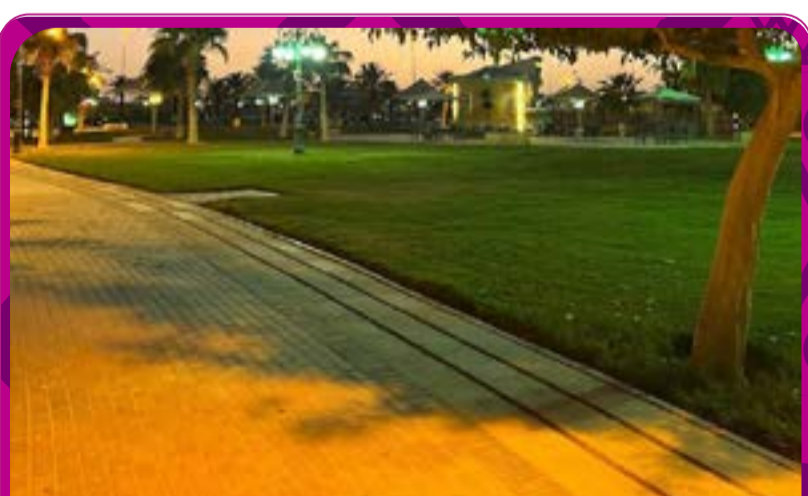

## King Fahad Park

Enjoy the green spaces, trees and relaxation in the breathtaking nature in Telal Park

🕒 24 Hour

## Flowers Park

Famous for its lovely charm, featuring an assortment of flowers in delightful display

🕒 4:00 pm - 12:30 am

## Riyadh National Zoo

Home to over 1500 animals and 80 birds from diverse geographical origins in a captivating natural environment

🕒 4:00 pm - 12:30 am

## Al Hamra Park

Among the top parks, offering quality moments for families and individuals alike

🕒 24 Hour